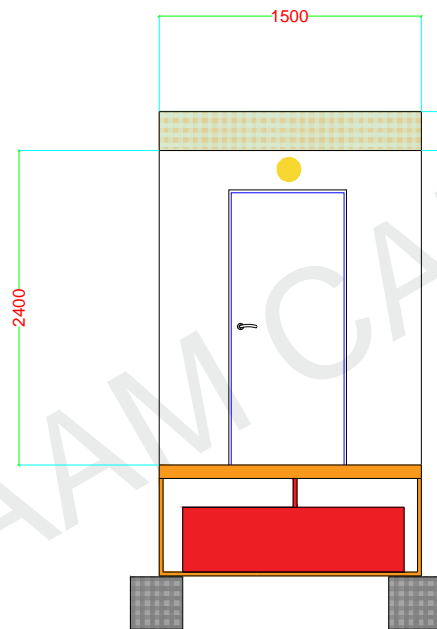

FLOOR PLAN

FRONT ELEVATION

BACK ELEVATION

LEGENDS

	Window AC
	Exhaust Fan
	False Ceiling LED Light
	Bulk Head Lamp
	13A Switched Socket
	15A Switched Socket
	Distribution Board
	One gang one way switch
	Split AC
	European W/C
	Wash Basin
	Sink
	Window
	Door
	Precast Block
	Water in and out

Drawing Title
Single Toilet with septic tank

Drawing by : Sadiq Ali

SAAM CABINS FZE

Direct Number : +971 58 201 2073 | Office : +971 6 714 4832 | Fax : +971 5 714 4801

Post Box : 662

Email : sales@saamcabins.com