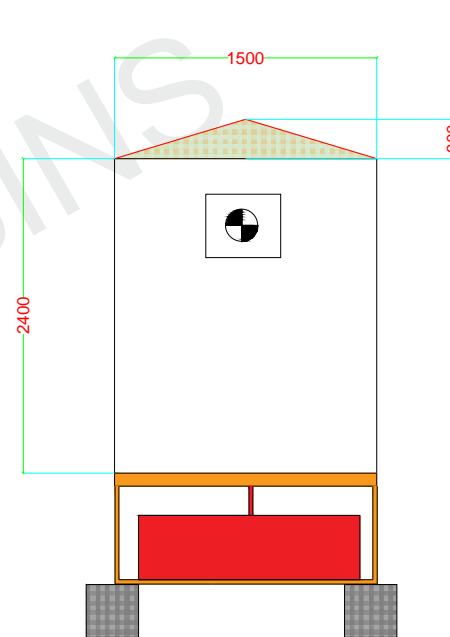

FLOOR PLAN

FRONT ELEVATION

BACK ELEVATION

LEGENDS

	Window AC
	Exhaust Fan
	False Ceiling LED Light
	Bulk Head Lamp
	13A Switched Socket
	15A Switched Socket
	Distribution Board
	One gang one way switch
	Split AC
	European W/C
	Wash Basin
	Sink
	Window
	Door
	Precast Block
	Water in and out